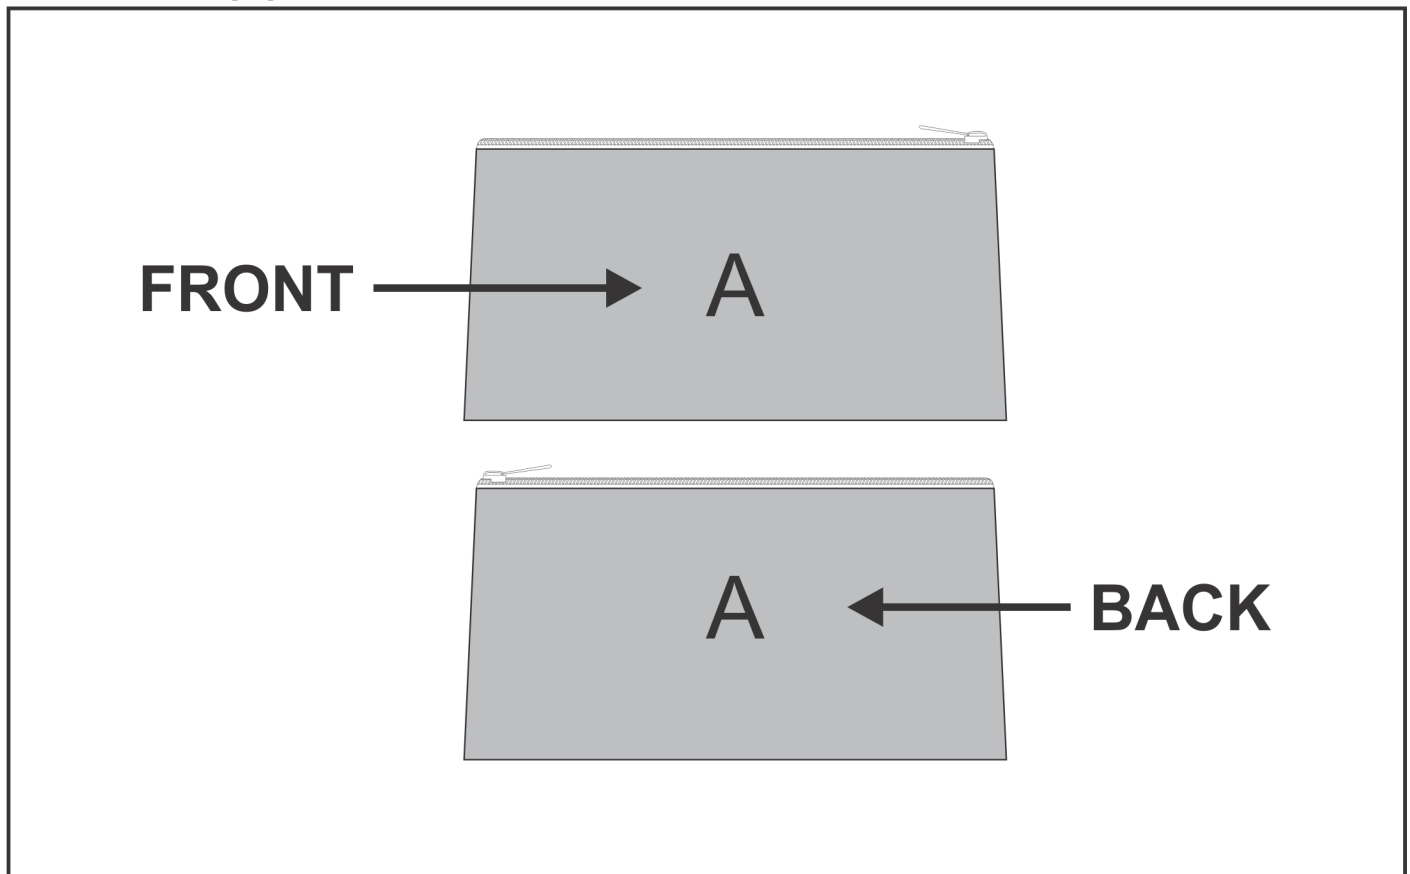

SG-HP-88-G

PPS Hoppla Mindcraft Pencil Case

Need to know:

- Includes 1-Position Sublimation (setup fees apply)
- **Please Note: We cannot guarantee 100% logo Alignment on all Brandable Panels.**

Branding Options:

Position A

1. Custom Sublimation A (CPSUB-A)
Full Colour
Size: 251mm wide x 251mm high